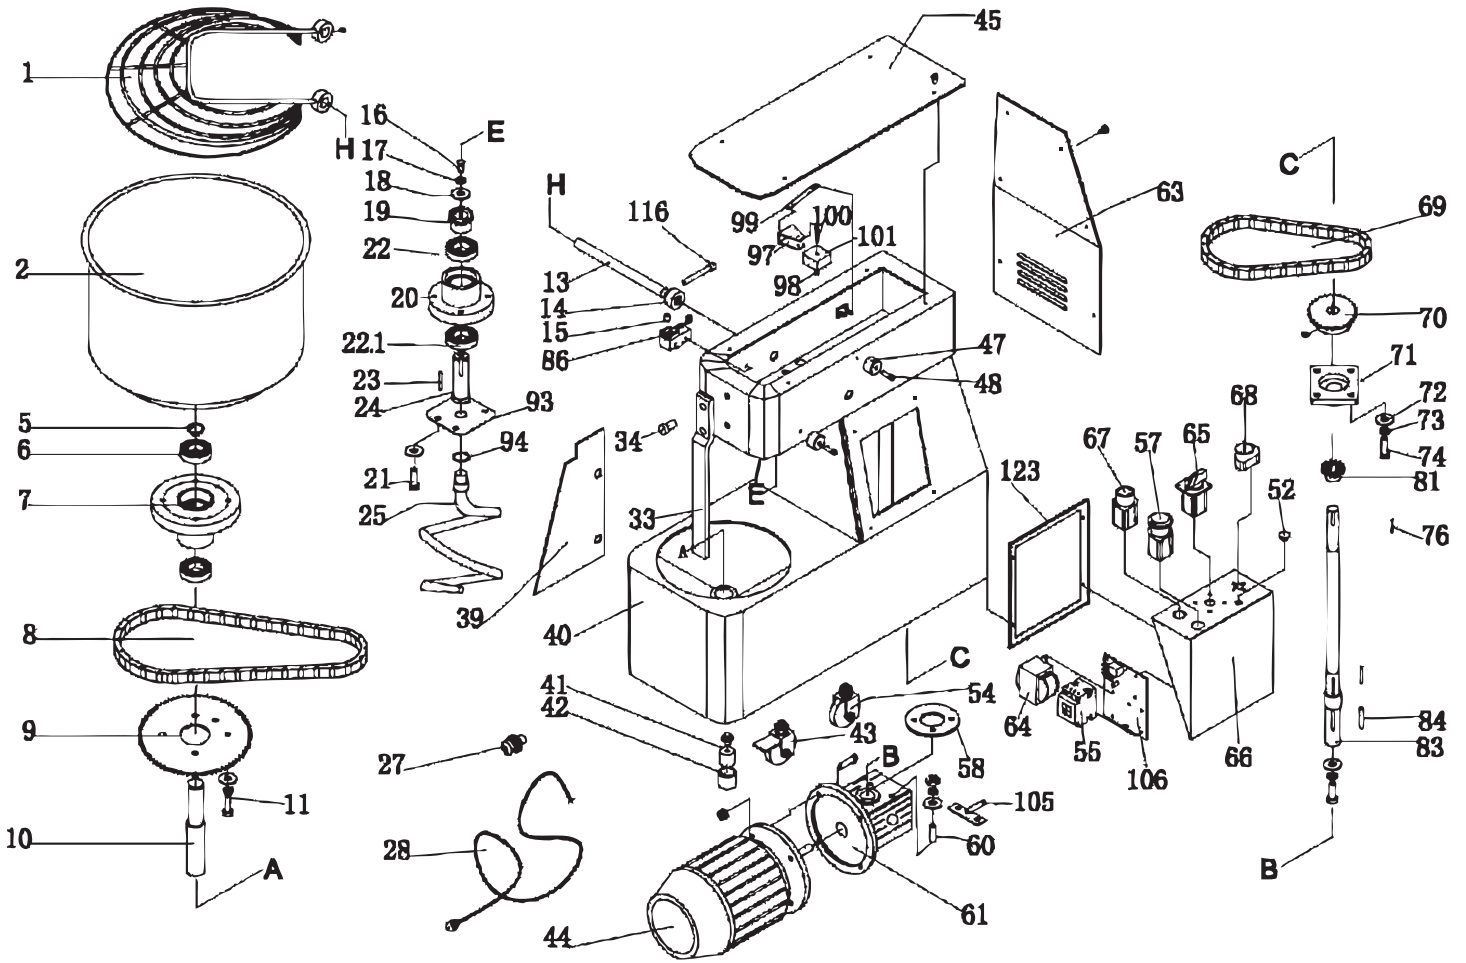

Parts Breakdown

Model SM-IT-0053-F 41548