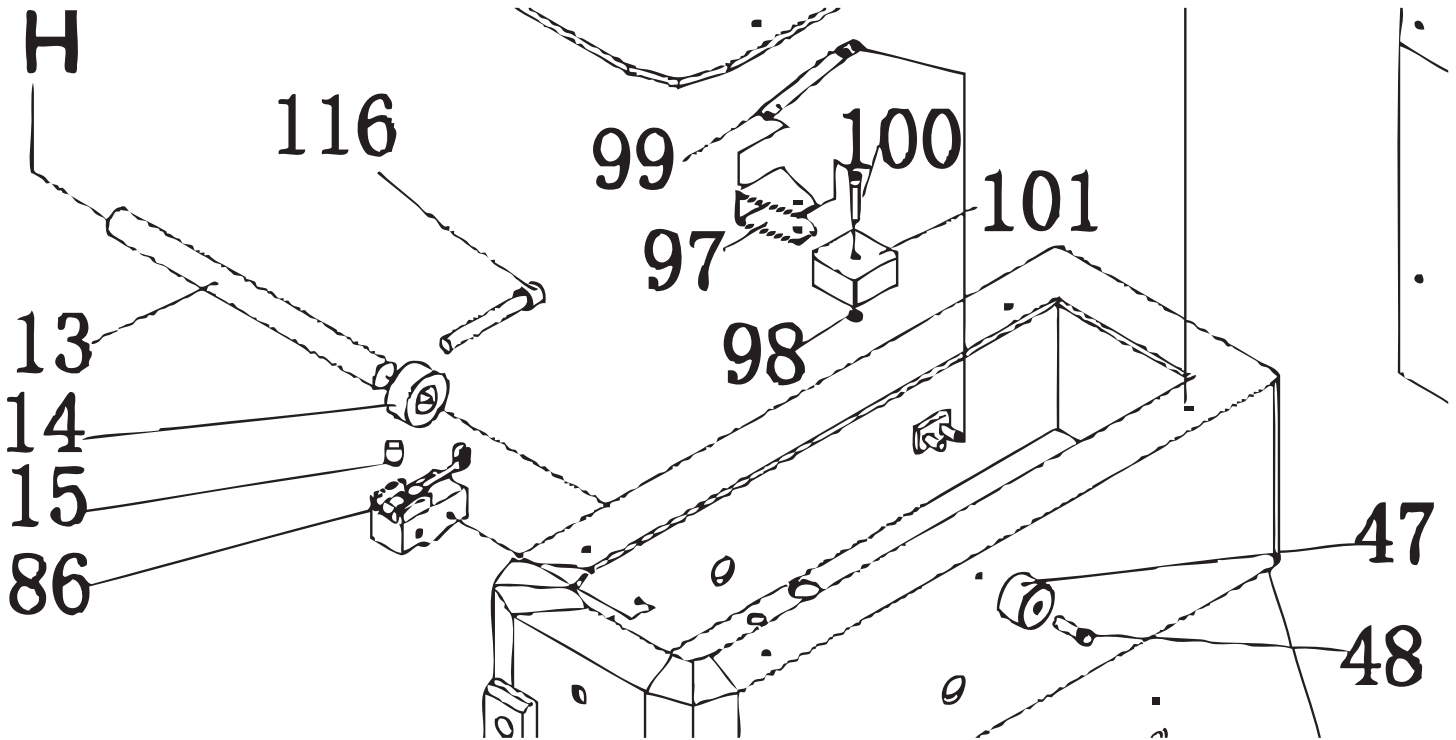

Parts Breakdown

Model SM-IT-0053-F 41548

Parts Breakdown

Model SM-IT-0053-F 41548

Item No.	Description	Position	Item No.	Description	Position	Item No.	Description	Position
AC199	Safety Guard for 41548	1	AC221	Supply Wire for 41548	28	AF722	Complete Timer 0-30 Min for 41548	68
AC200	Bowl for 41548	2	AC222	Rod Breaking Dough for 41548	33	AC242	Spiral Chain 08B/69 for 41548	69
AC201	Snap Ring Diam. 25 for 41548	5	AC223	Screw M10x25 for 41548	34	AC243	Chain Pinion Gear Z=29 08B for 41548	70
AC202	Bearing 6205-2RS for 41548	6, 22	AC224	Side Safety Panel for 41548	39	AC244	Transmission Shaft Base UCF 205 for 41548	71
AC203	Support Bowl Base for 41548	7	AC225	Steel Foot M12 for 41548	41	AC245	Stainless Steel Washer Ø 10 for 41548	72
AC204	Bowl Spiral 06B/144 for 41548	8	AC226	Insert for Plastic Foot for 41548	42	AC246	Stainless Steel Washer Spring Ø 10 for 41548	73
AC205	Crown Z=85 06B for 41548	9	AI215	Wheel Kit M12 (2 with Brake and 2 without Brake) for 41548	43, 54	AC247	Screw M10x35 for 41548	74
AC206	Bowl Support Axle for 41548	10	AG919	Motor 208V/360V/60Hz 1.5kW 90 B14 UL/CSA for 41548	44	AC248	Key 6x6x30 for 41548	76
AC207	Screw M8x35 for 41548	11	AC229	Cover Red for 41548	45	46382	Chain Pinion Gear Z=16 06B for 41548	81
AC208	Safety Guard Pin for 41548	13	AC230	Ring in Nylon for 41548	47	AC249	Transmission Shaft for 41548	83
AC209	Cam for Safety Guard for 41548	14	AC231	Screw M4x30 for 41548	48	AC250	Key 8x7x35 for 41548	84
AC210	Screw M8x10 for 41548	15	AC232	Axis Cover for 41548	52	AC251	Micro-Switch for 41548	86
AC211	Screw M8x25 for 41548	16	69417	Contactora CN-6/4A 24 V for 41548	55	AC252	Spiral Plate for 41548	93
AC212	Stainless Steel Washer Grover Ø 8.5 for 41548	17	61375	Emergency Stop Switch for 41548	57	AC253	O-Ring Diam. 20x2.5 for 41548	94
AC213	Stainless Steel Washer Ø8 for 41548	18	AC234	Ring Fixing Reduction Gear for 41548	58	AC254	Nylon Block Base for 41548	97
AC214	Pinion Gear Z=15 08B for 41548	19	AC235	Screw M8x40 for 41548	60	AC255	Nut M5 ZN for 41548	98
AC215	Spiral Support for 41548	20	AC236	Gear Box CM63 90 B14 1/30 FLS for 41548	61	AC256	Tensioner Base for 41548	99
AC216	Screw M8x30 for 41548	21	AC237	Screw M5x10 for 41548	62	AC257	Screw TCEI M5x30 for 41548	100
AC217	Bearing 6006-2RS for 41548	22.01	AC238	Back Panel Red for 41548	63	AC258	Nylon Block for 41548	101
AC218	Key 6x6x35 for 41548	23	AC239	Transformer 380 V for 41548	64	AC259	Bowl Chain Tensioner Part for 41548	105
AC219	Axle for Spiral Base for 41548	24	AC240	Main Switch for 41548	65	AC260	Control Card 115/230/400 V for 41548	106
64154	Spiral for 41548	25	AC241	Front Oblique Switch Panel for 41548	66	AC261	Screw M8x100 for 41548	116
AC220	Wire Clip for 41548	27	AC153	Starting Button for 41548	67	AC262	Red Frame for 41548	123