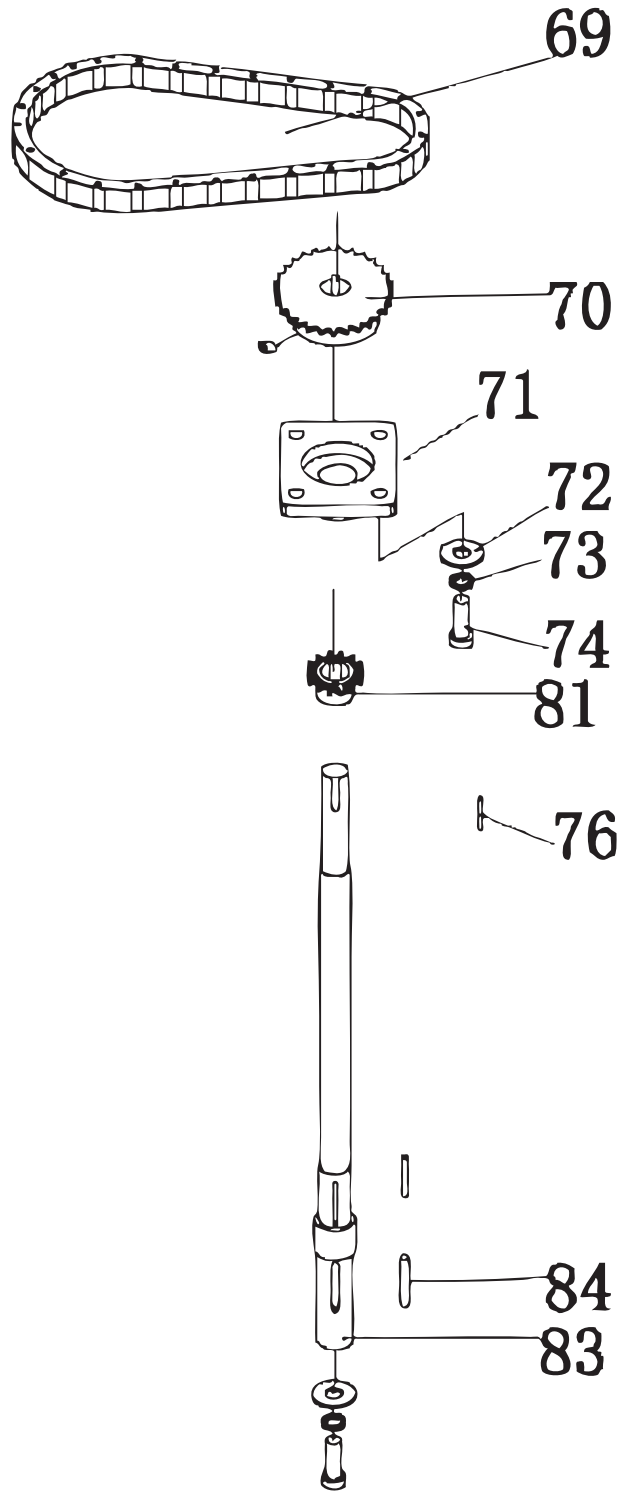

Parts Breakdown

Model SM-IT-0053-F 41548