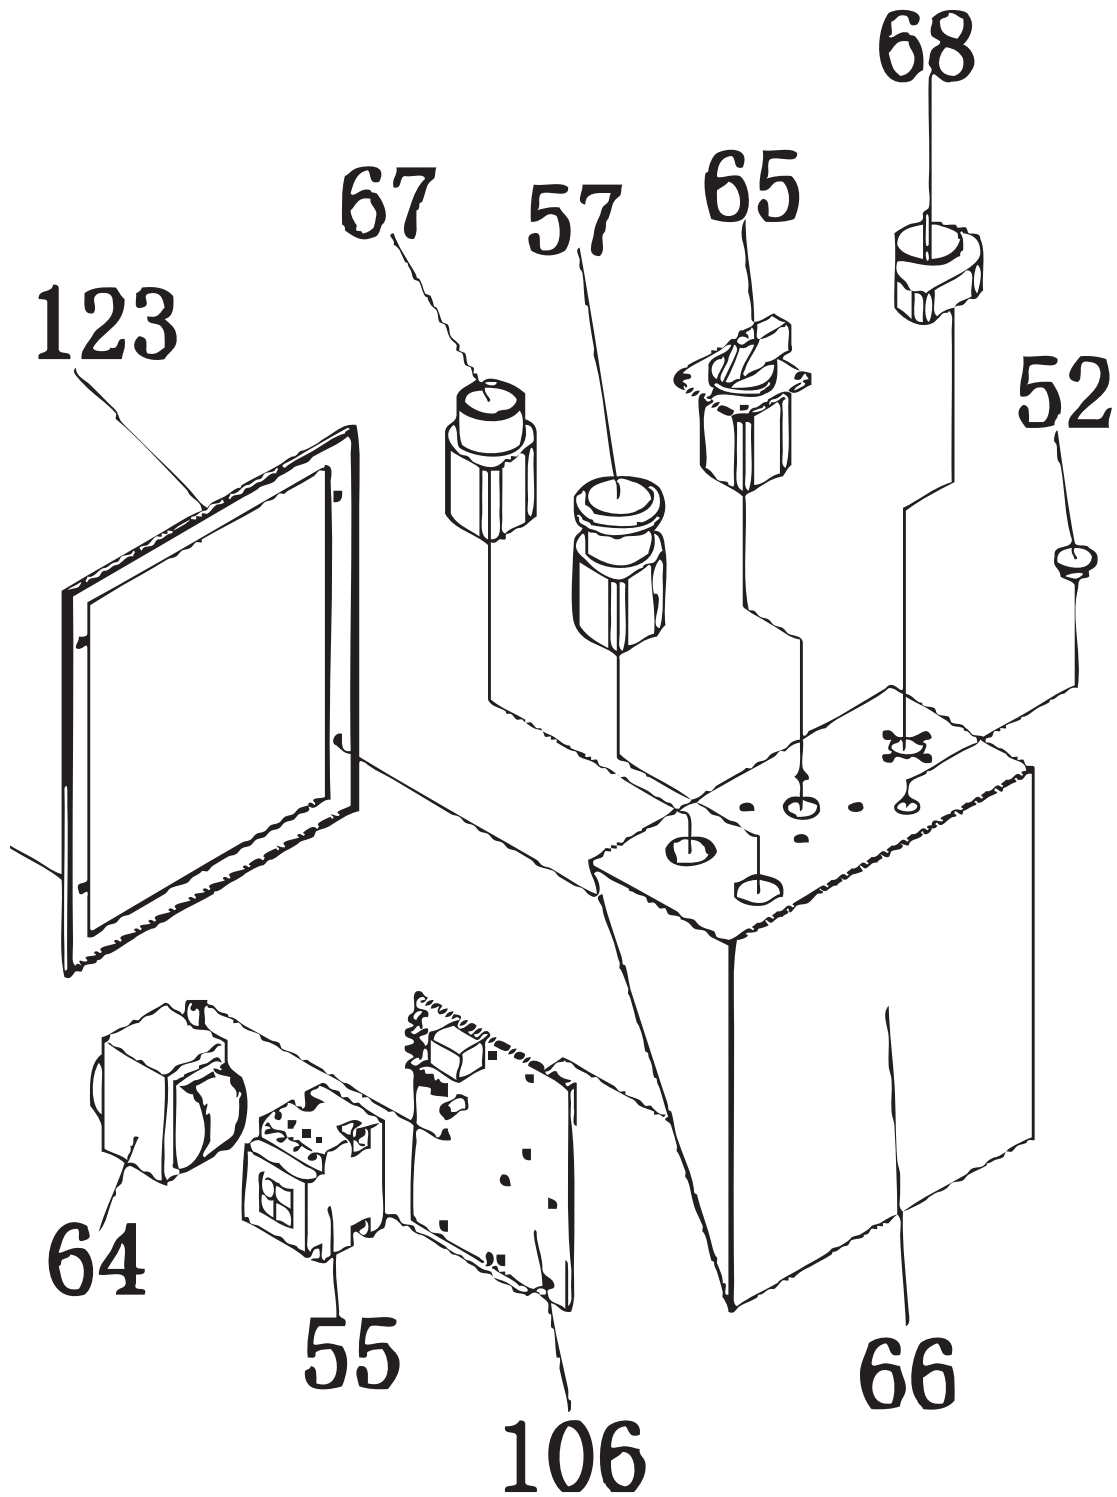

Parts Breakdown

Model SM-IT-0053-F 41548

Parts Breakdown

Model SM-IT-0053-F 41548

Item No.	Description	Position	Item No.	Description	Position	Item No.	Description	Position
AC199	Safety Guard for 41548	1	AC221	Supply Wire for 41548	28	AF722	Complete Timer 0-30 Min for 41548	68
AC200	Bowl for 41548	2	AC222	Rod Breaking Dough for 41548	33	AC242	Spiral Chain 08B/69 for 41548	69
AC201	Snap Ring Diam. 25 for 41548	5	AC223	Screw M10x25 for 41548	34	AC243	Chain Pinion Gear Z=29 08B for 41548	70
AC202	Bearing 6205-2RS for 41548	6, 22	AC224	Side Safety Panel for 41548	39	AC244	Transmission Shaft Base UCF 205 for 41548	71
AC203	Support Bowl Base for 41548	7	AC225	Steel Foot M12 for 41548	41	AC245	Stainless Steel Washer Ø 10 for 41548	72
AC204	Bowl Spiral 06B/144 for 41548	8	AC226	Insert for Plastic Foot for 41548	42	AC246	Stainless Steel Washer Spring Ø 10 for 41548	73
AC205	Crown Z=85 06B for 41548	9	AI215	Wheel Kit M12 (2 with Brake and 2 without Brake) for 41548	43, 54	AC247	Screw M10x35 for 41548	74
AC206	Bowl Support Axle for 41548	10	AG919	Motor 208V/360V/60Hz 1.5kW 90 B14 UL/CSA for 41548	44	AC248	Key 6x6x30 for 41548	76
AC207	Screw M8x35 for 41548	11	AC229	Cover Red for 41548	45	46382	Chain Pinion Gear Z=16 06B for 41548	81
AC208	Safety Guard Pin for 41548	13	AC230	Ring in Nylon for 41548	47	AC249	Transmission Shaft for 41548	83
AC209	Cam for Safety Guard for 41548	14	AC231	Screw M4x30 for 41548	48	AC250	Key 8x7x35 for 41548	84
AC210	Screw M8x10 for 41548	15	AC232	Axis Cover for 41548	52	AC251	Micro-Switch for 41548	86
AC211	Screw M8x25 for 41548	16	69417	Contactora CN-6/4A 24 V for 41548	55	AC252	Spiral Plate for 41548	93
AC212	Stainless Steel Washer Grover Ø 8.5 for 41548	17	61375	Emergency Stop Switch for 41548	57	AC253	O-Ring Diam. 20x2.5 for 41548	94
AC213	Stainless Steel Washer Ø8 for 41548	18	AC234	Ring Fixing Reduction Gear for 41548	58	AC254	Nylon Block Base for 41548	97
AC214	Pinion Gear Z=15 08B for 41548	19	AC235	Screw M8x40 for 41548	60	AC255	Nut M5 ZN for 41548	98
AC215	Spiral Support for 41548	20	AC236	Gear Box CM63 90 B14 1/30 FLS for 41548	61	AC256	Tensioner Base for 41548	99
AC216	Screw M8x30 for 41548	21	AC237	Screw M5x10 for 41548	62	AC257	Screw TCEI M5x30 for 41548	100
AC217	Bearing 6006-2RS for 41548	22.01	AC238	Back Panel Red for 41548	63	AC258	Nylon Block for 41548	101
AC218	Key 6x6x35 for 41548	23	AC239	Transformer 380 V for 41548	64	AC259	Bowl Chain Tensioner Part for 41548	105
AC219	Axle for Spiral Base for 41548	24	AC240	Main Switch for 41548	65	AC260	Control Card 115/230/400 V for 41548	106
64154	Spiral for 41548	25	AC241	Front Oblique Switch Panel for 41548	66	AC261	Screw M8x100 for 41548	116
AC220	Wire Clip for 41548	27	AC153	Starting Button for 41548	67	AC262	Red Frame for 41548	123