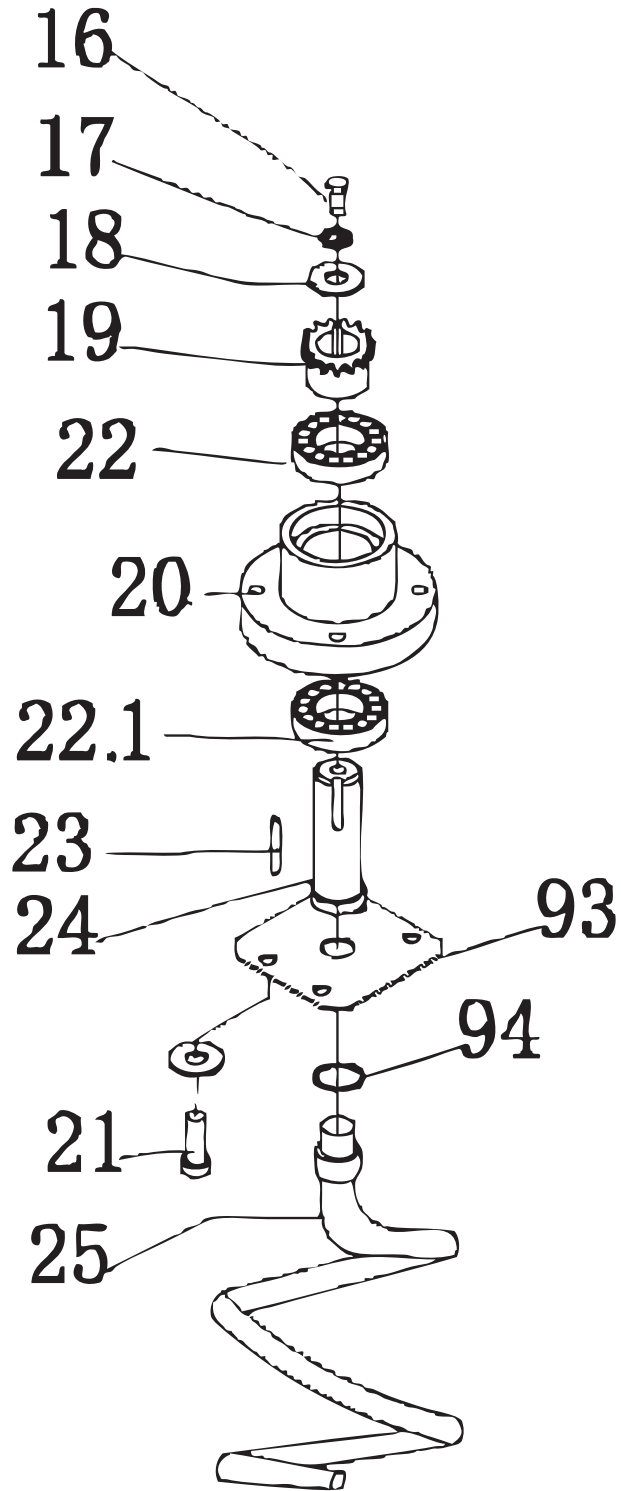

Parts Breakdown

Model SM-IT-0053-F 41548